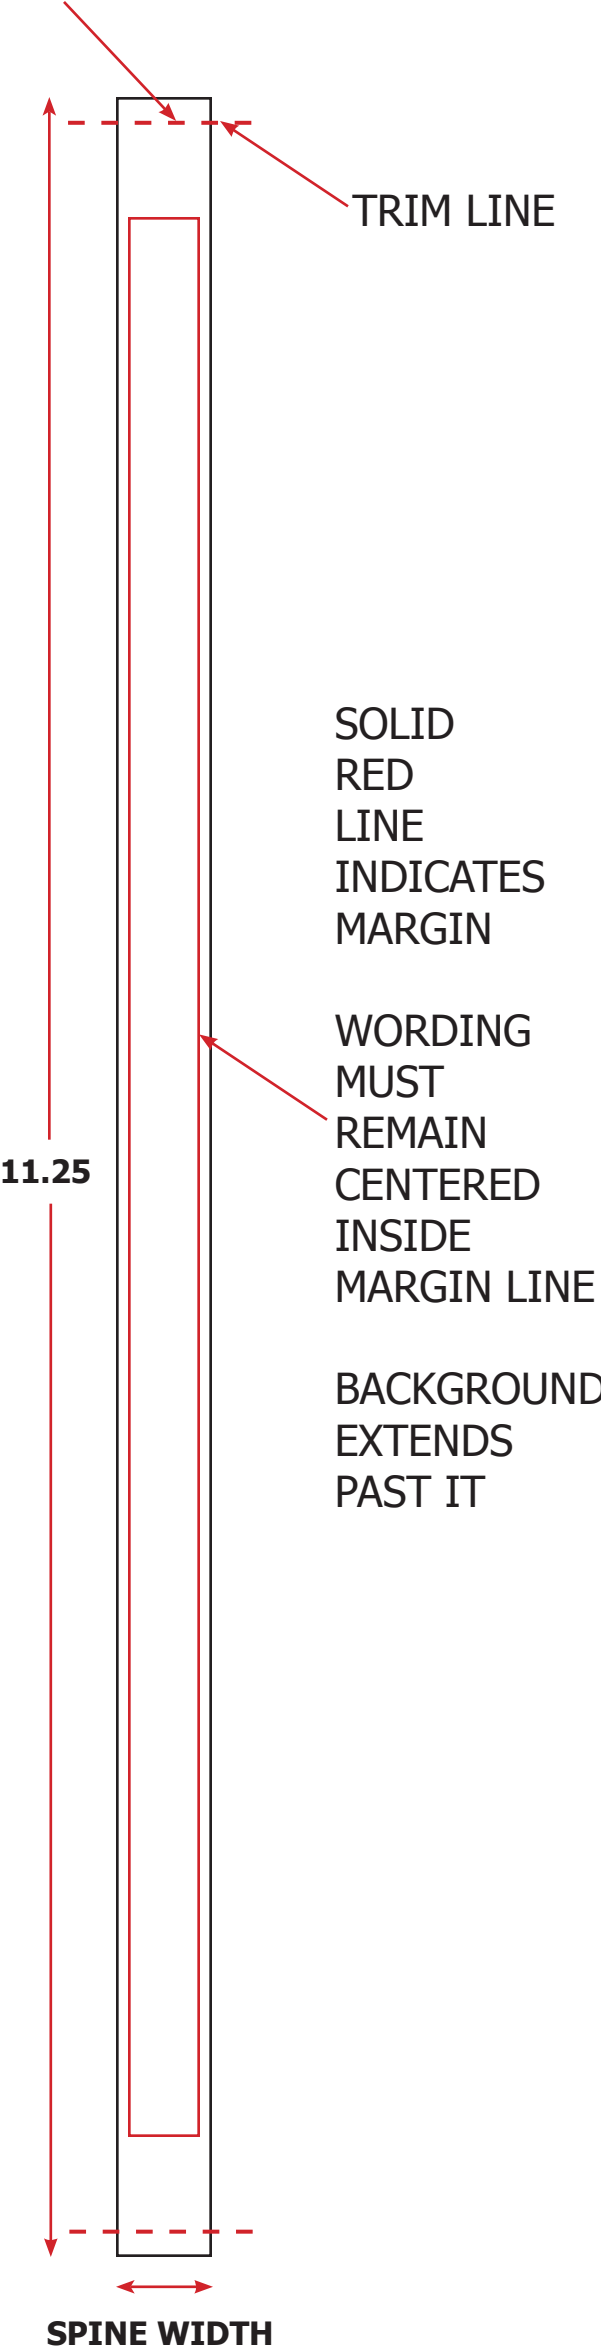

BACK COVER

BACKGROUND NEEDS TO EXTEND A MINIMUM OF 1/8" PAST TRIM LINE

STANDARD 8.5 x 11 COVER

SPINE

BACKGROUND NEEDS TO EXTEND A MINIMUM OF 1/8" PAST TRIM LINE

STANDARD 8.5 x 11 COVER

FRONT COVER

BACKGROUND NEEDS TO EXTEND A MINIMUM OF 1/8" PAST TRIM LINE

STANDARD 8.5 x 11 COVER