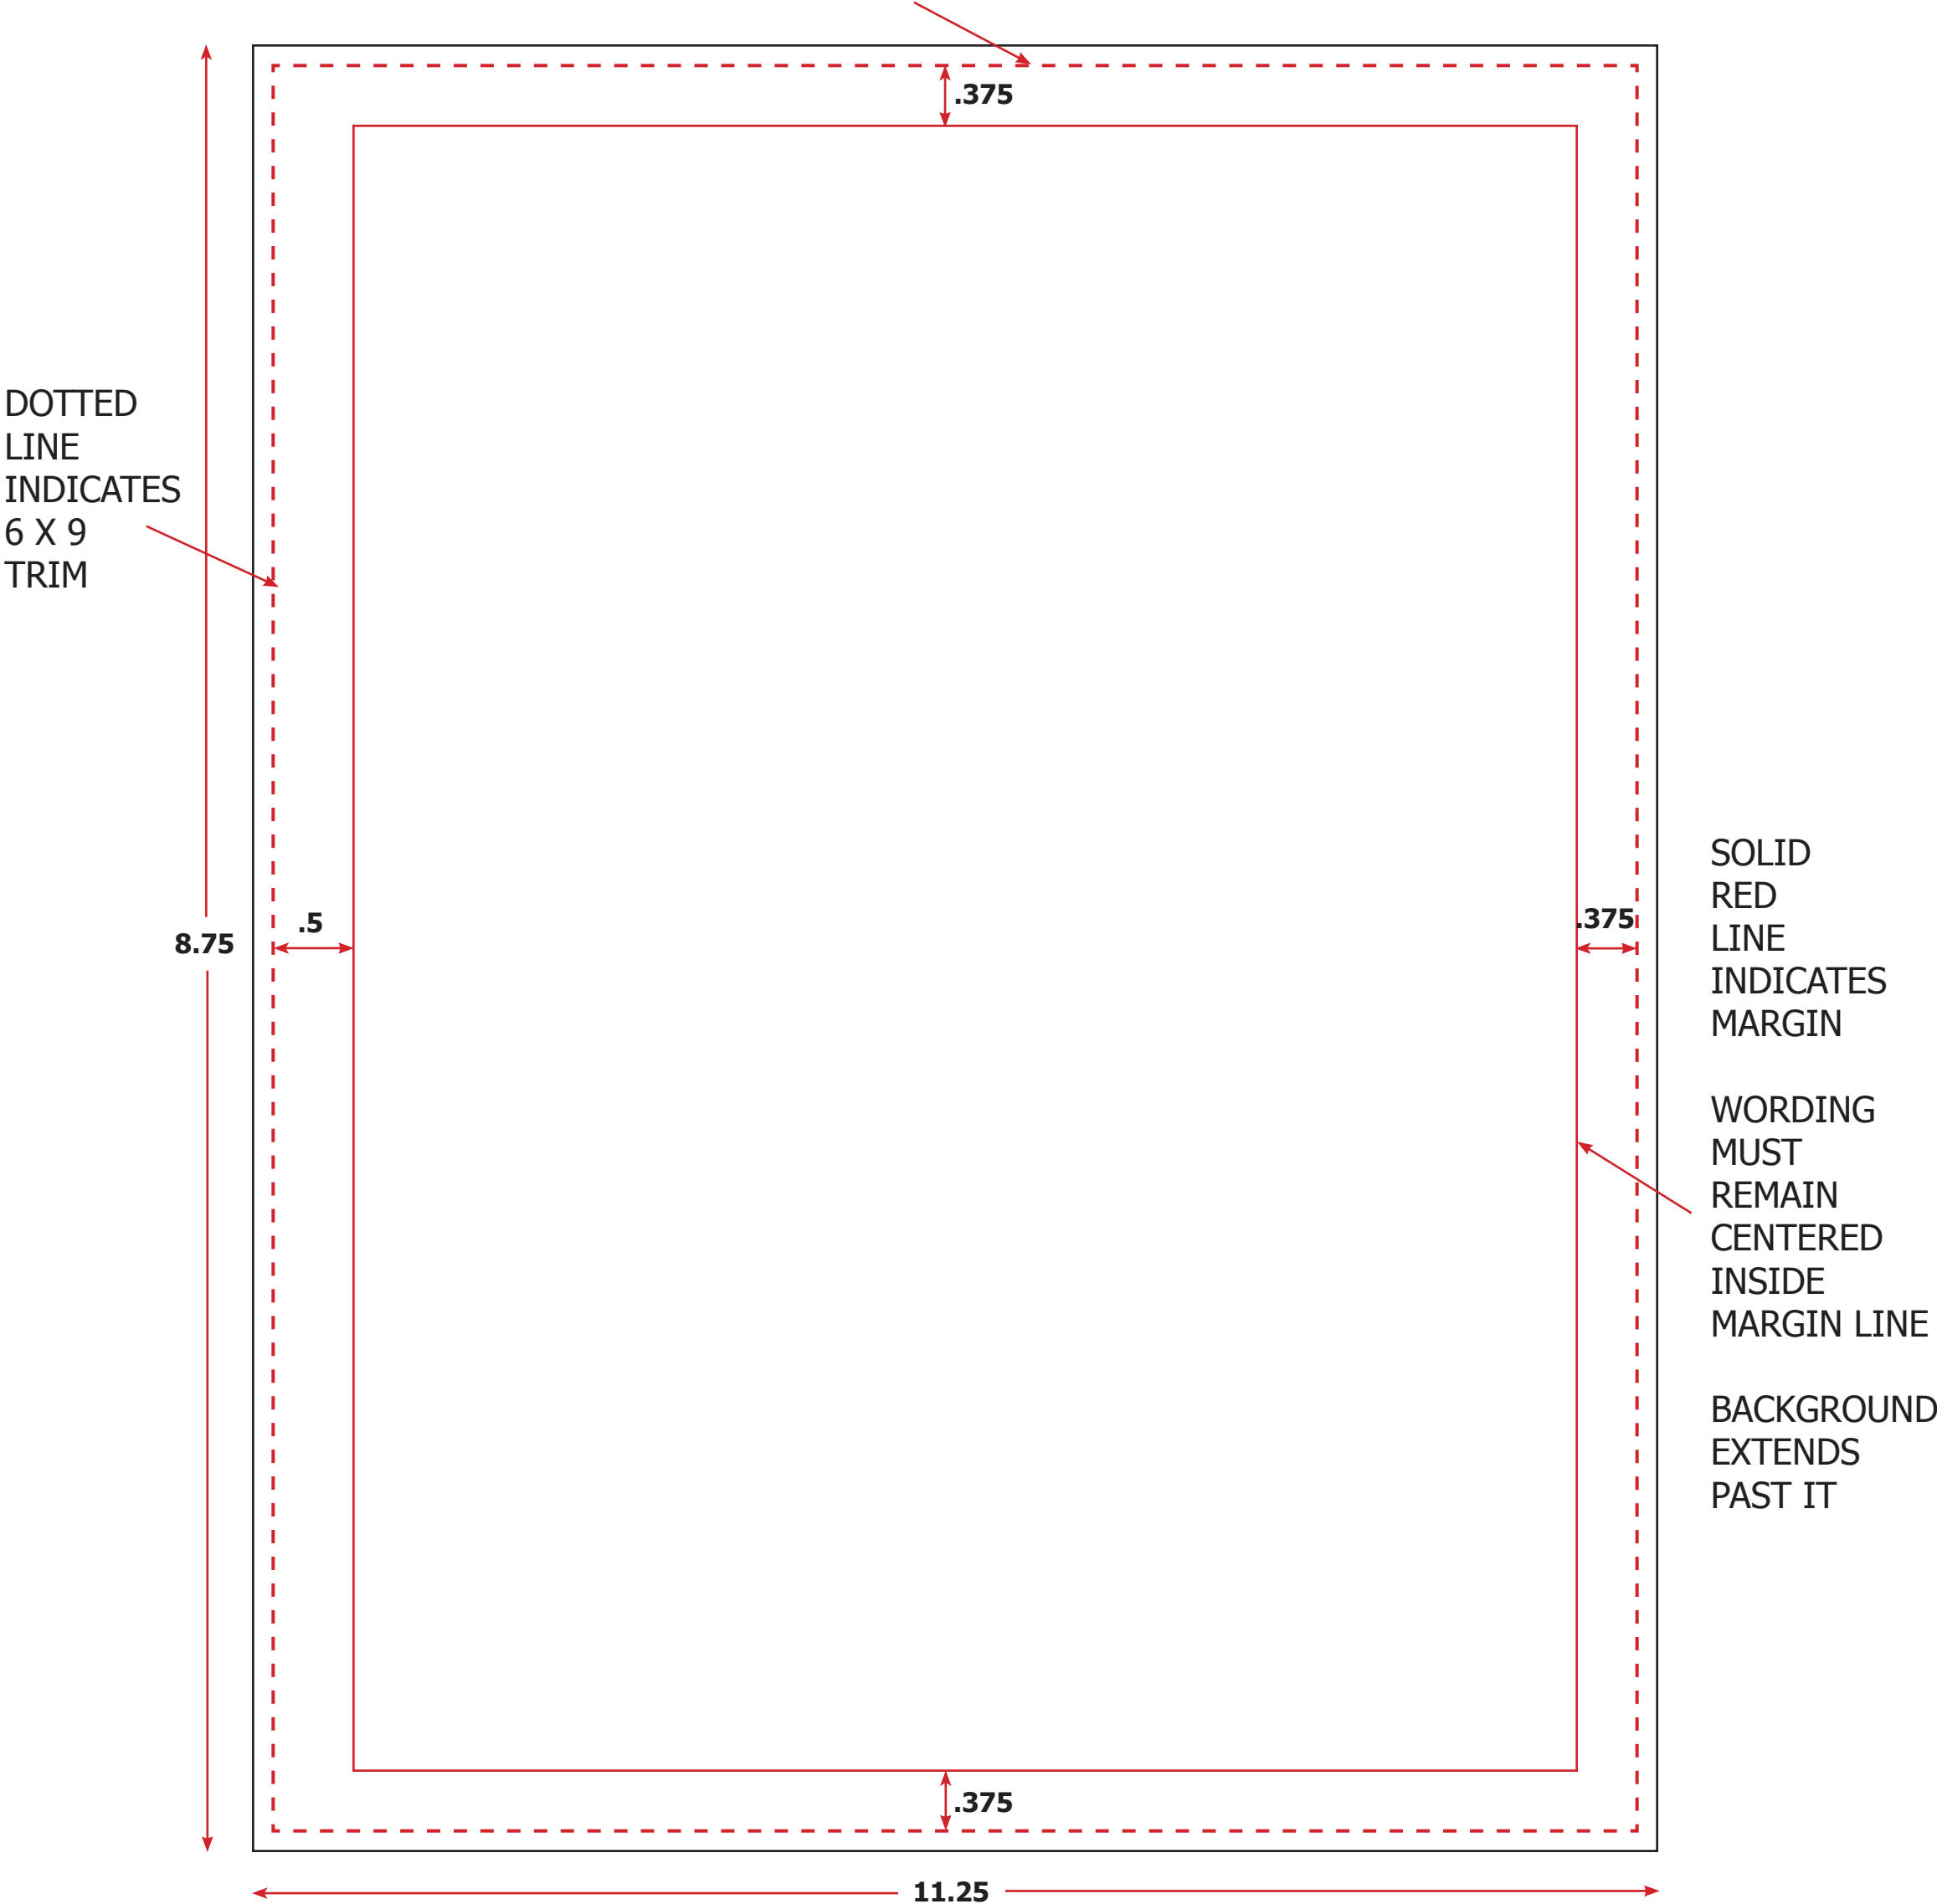

BACK COVER

BACKGROUND NEEDS TO EXTEND A MINIMUM OF 1/8" PAST TRIM LINE

STANDARD 8.5 x 11 COVER

SPINE

BACKGROUND NEEDS TO EXTEND A MINIMUM OF 1/8" PAST TRIM LINE

STANDARD 8.5 x 11 COVER

FRONT COVER

BACKGROUND NEEDS TO EXTEND A MINIMUM OF 1/8" PAST TRIM LINE

STANDARD 8.5 x 11 COVER