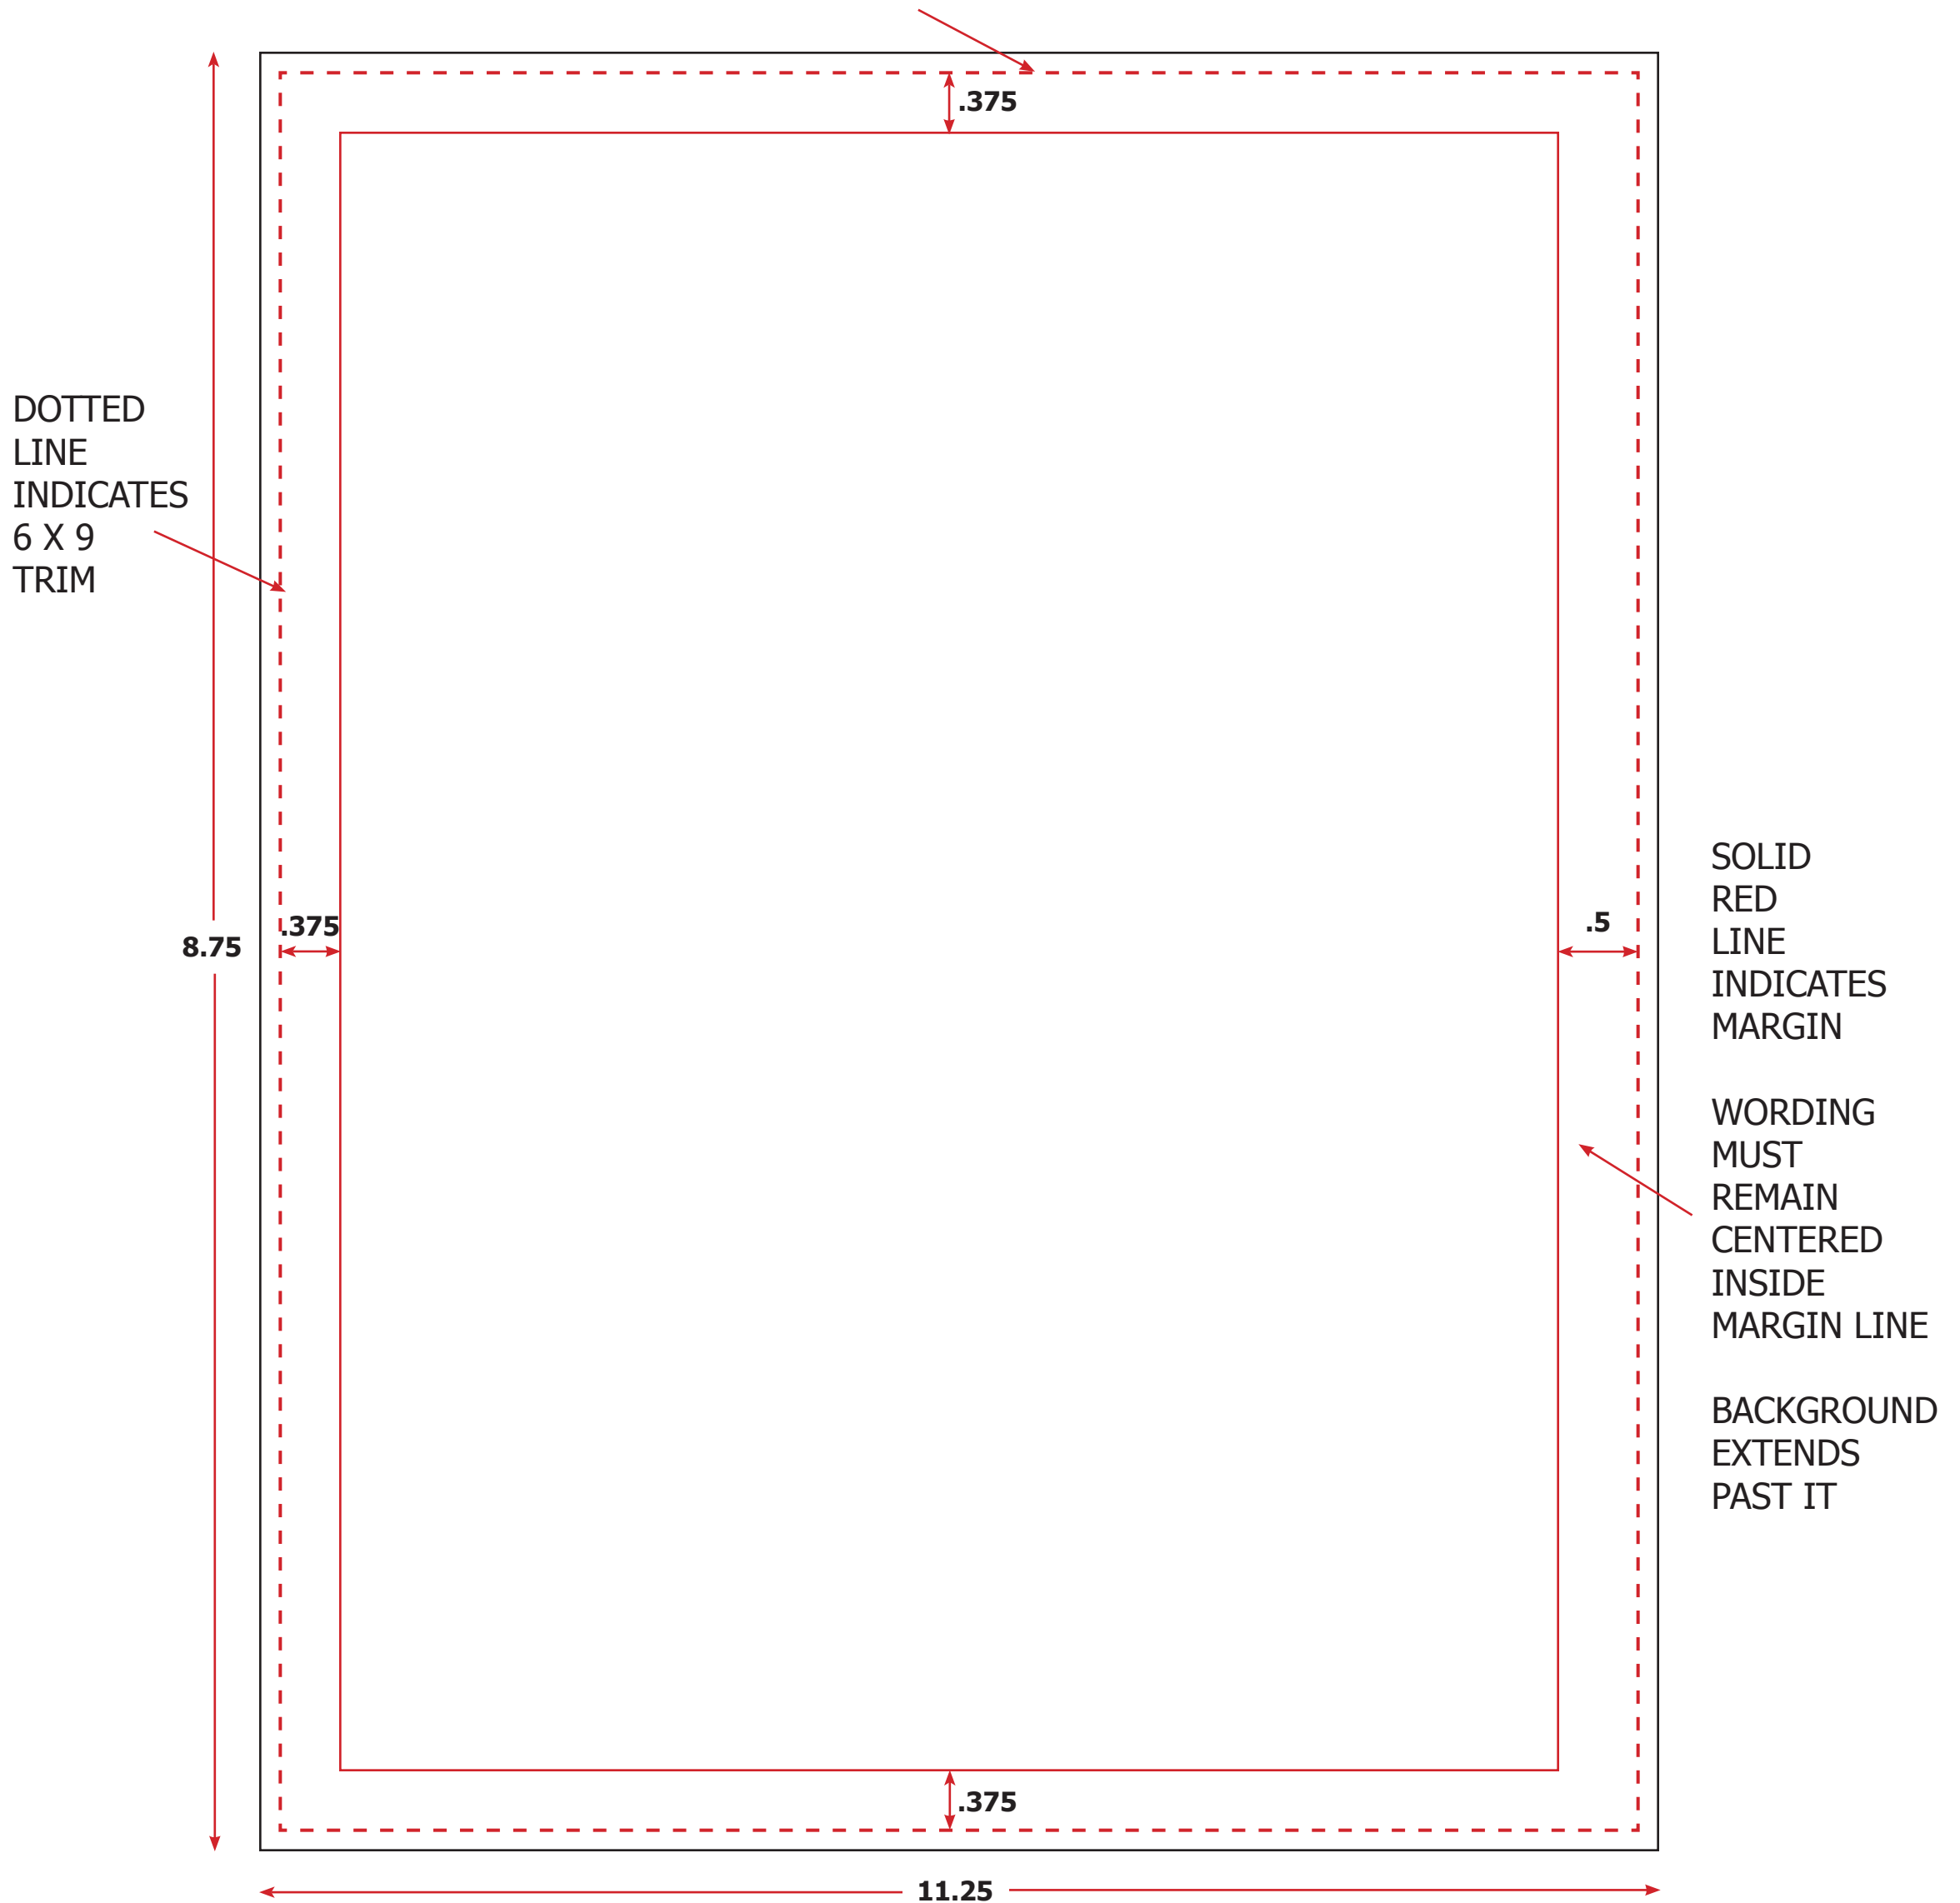

BACK COVER

BACKGROUND NEEDS TO EXTEND A MINIMUM OF 1/8" PAST TRIM LINE

STANDARD 8.5 x 11 COVER

SPINE

BACKGROUND NEEDS TO EXTEND A MINIMUM OF 1/8" PAST TRIM LINE

STANDARD 8.5 x 11 COVER

FRONT COVER

BACKGROUND NEEDS TO EXTEND A MINIMUM OF 1/8" PAST TRIM LINE

STANDARD 8.5 x 11 COVER