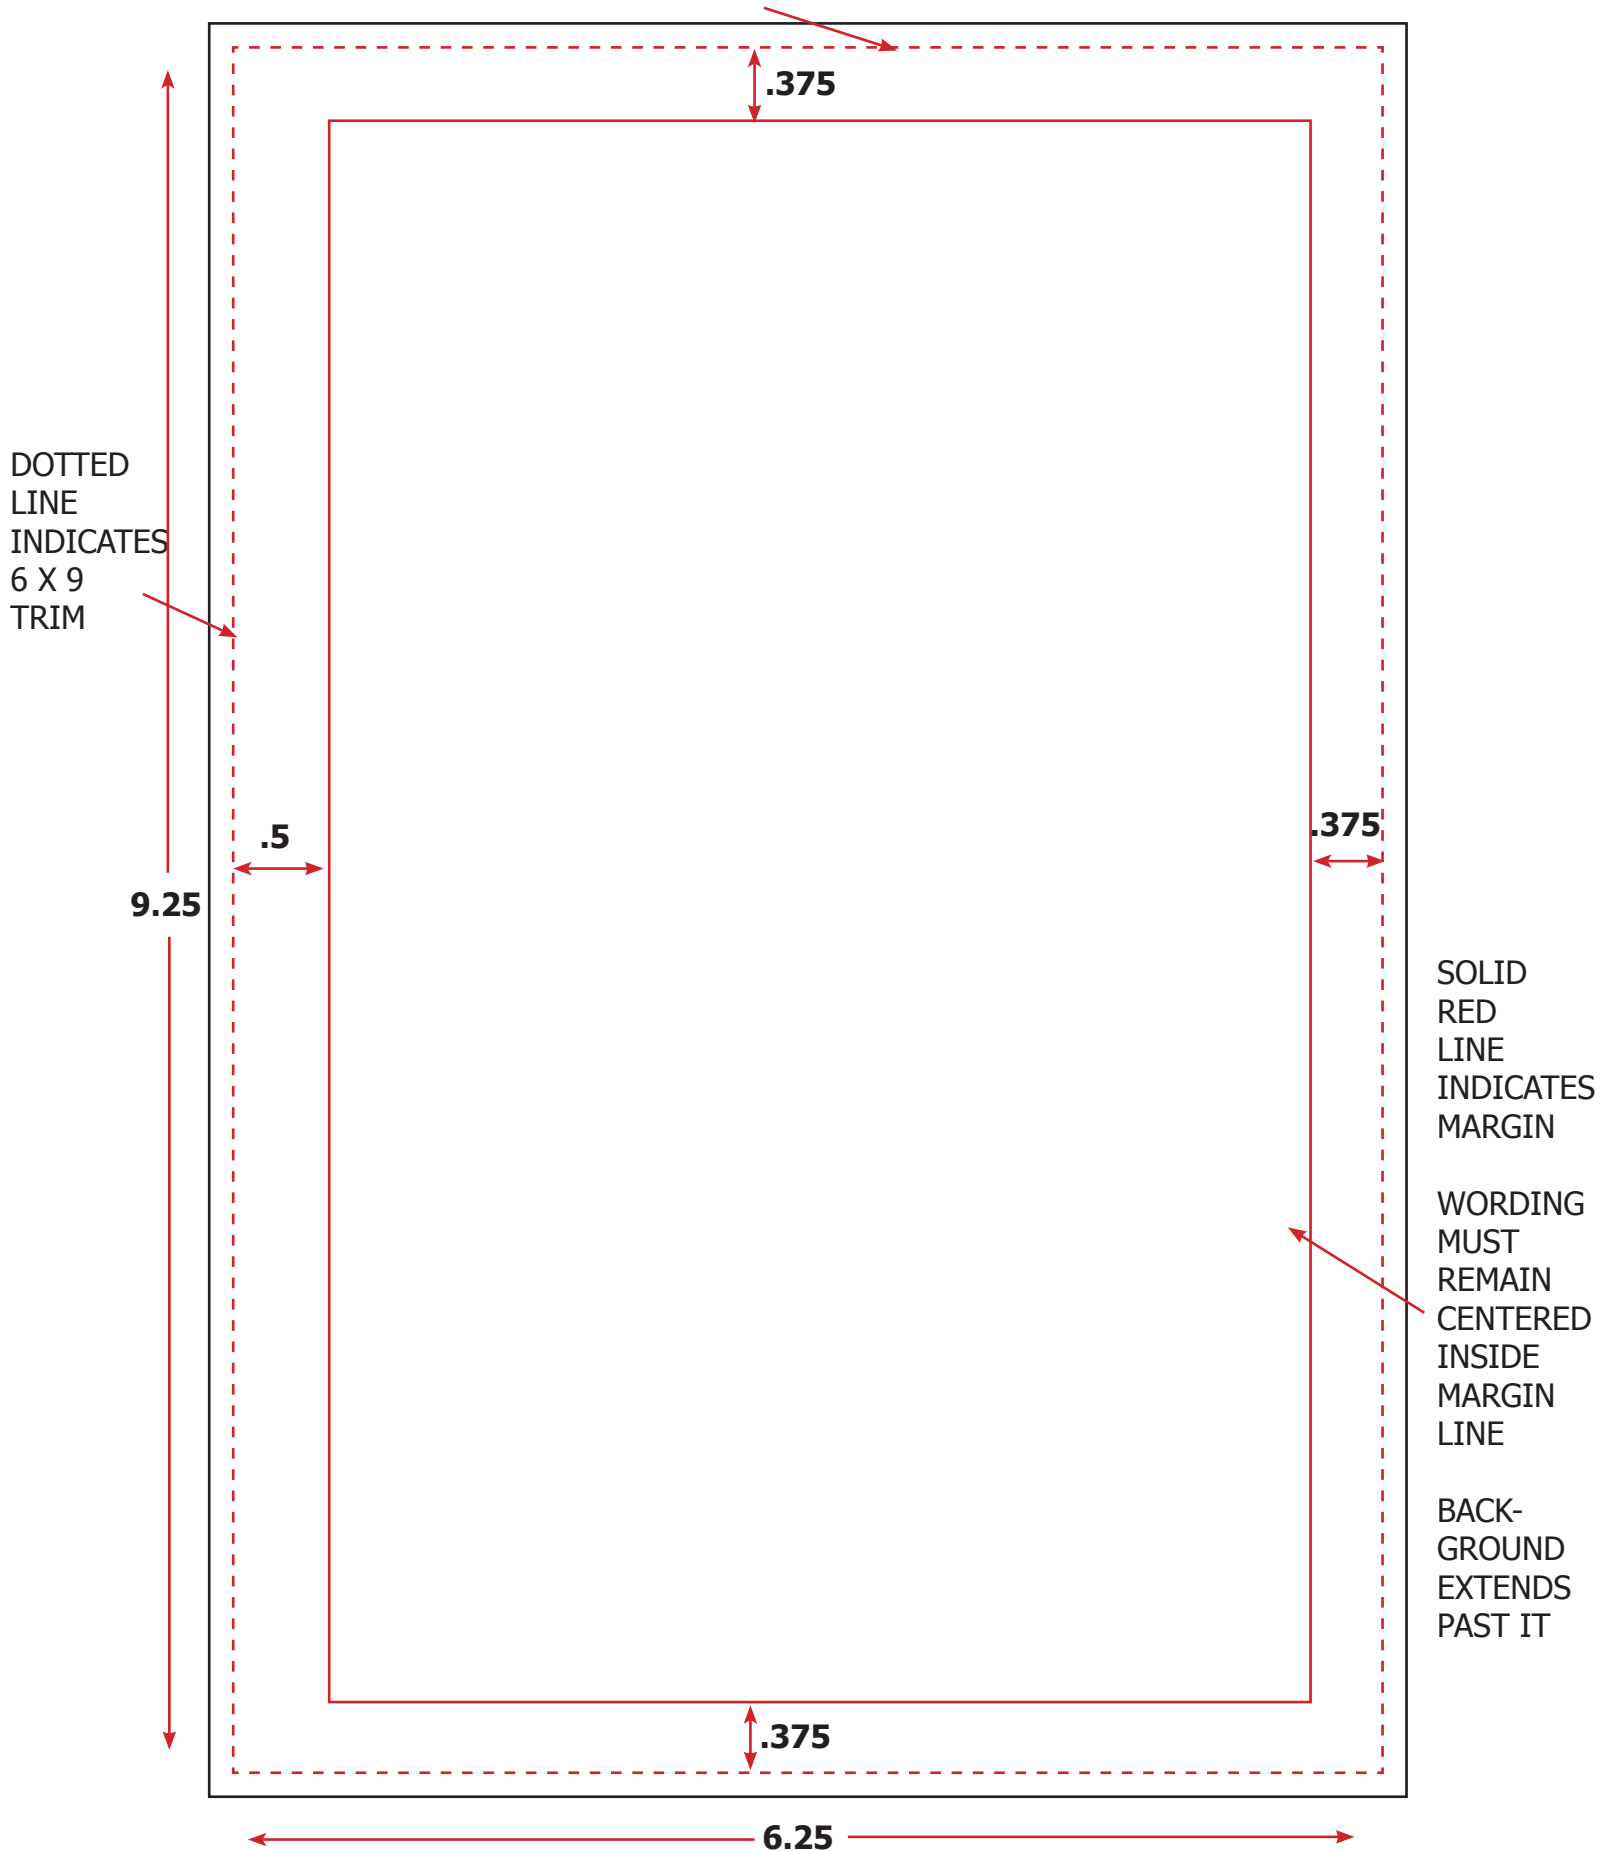

BACK

BACKGROUND NEEDS TO EXTEND A MINIMUM OF 1/8" PAST TRIM LINE

STANDARD 6 x 9 COVER

SPINE

BACKGROUND NEEDS TO EXTEND A MINIMUM OF 1/8" PAST TRIM LINE

FRONT

BACKGROUND NEEDS TO EXTEND A MINIMUM OF 1/8" PAST TRIM LINE

STANDARD 6 x 9 COVER