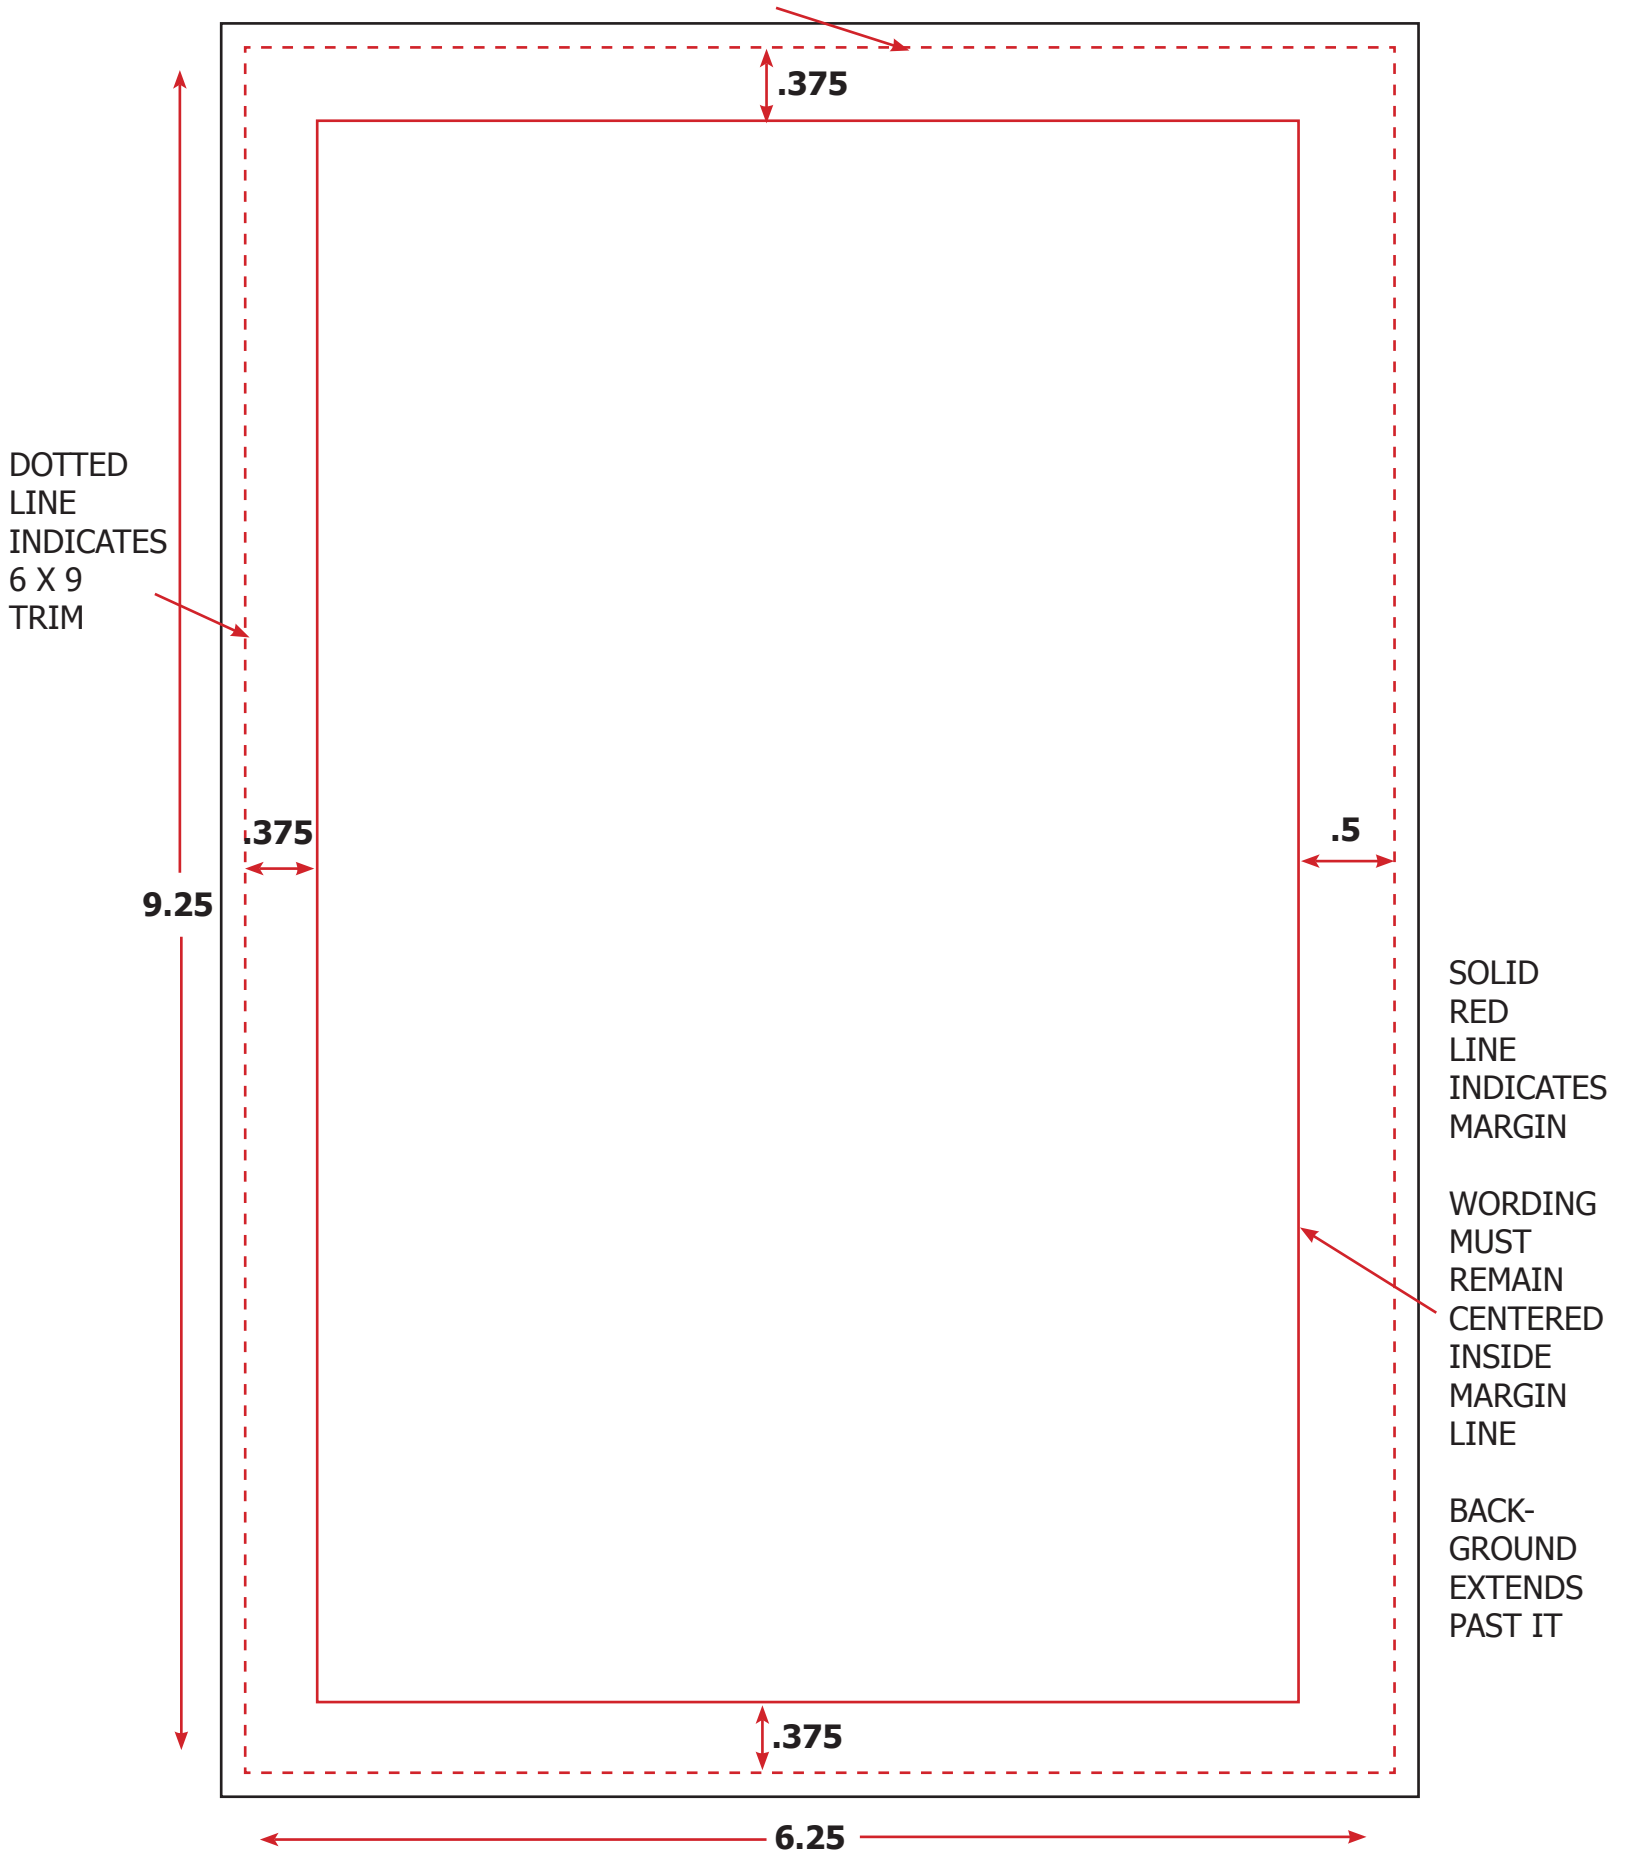

BACK

BACKGROUND NEEDS TO EXTEND A MINIMUM OF 1/8" PAST TRIM LINE

STANDARD 6 x 9 COVER

SPINE

BACKGROUND NEEDS TO EXTEND A MINIMUM OF 1/8" PAST TRIM LINE

FRONT

BACKGROUND NEEDS TO EXTEND A MINIMUM OF 1/8" PAST TRIM LINE

STANDARD 6 x 9 COVER