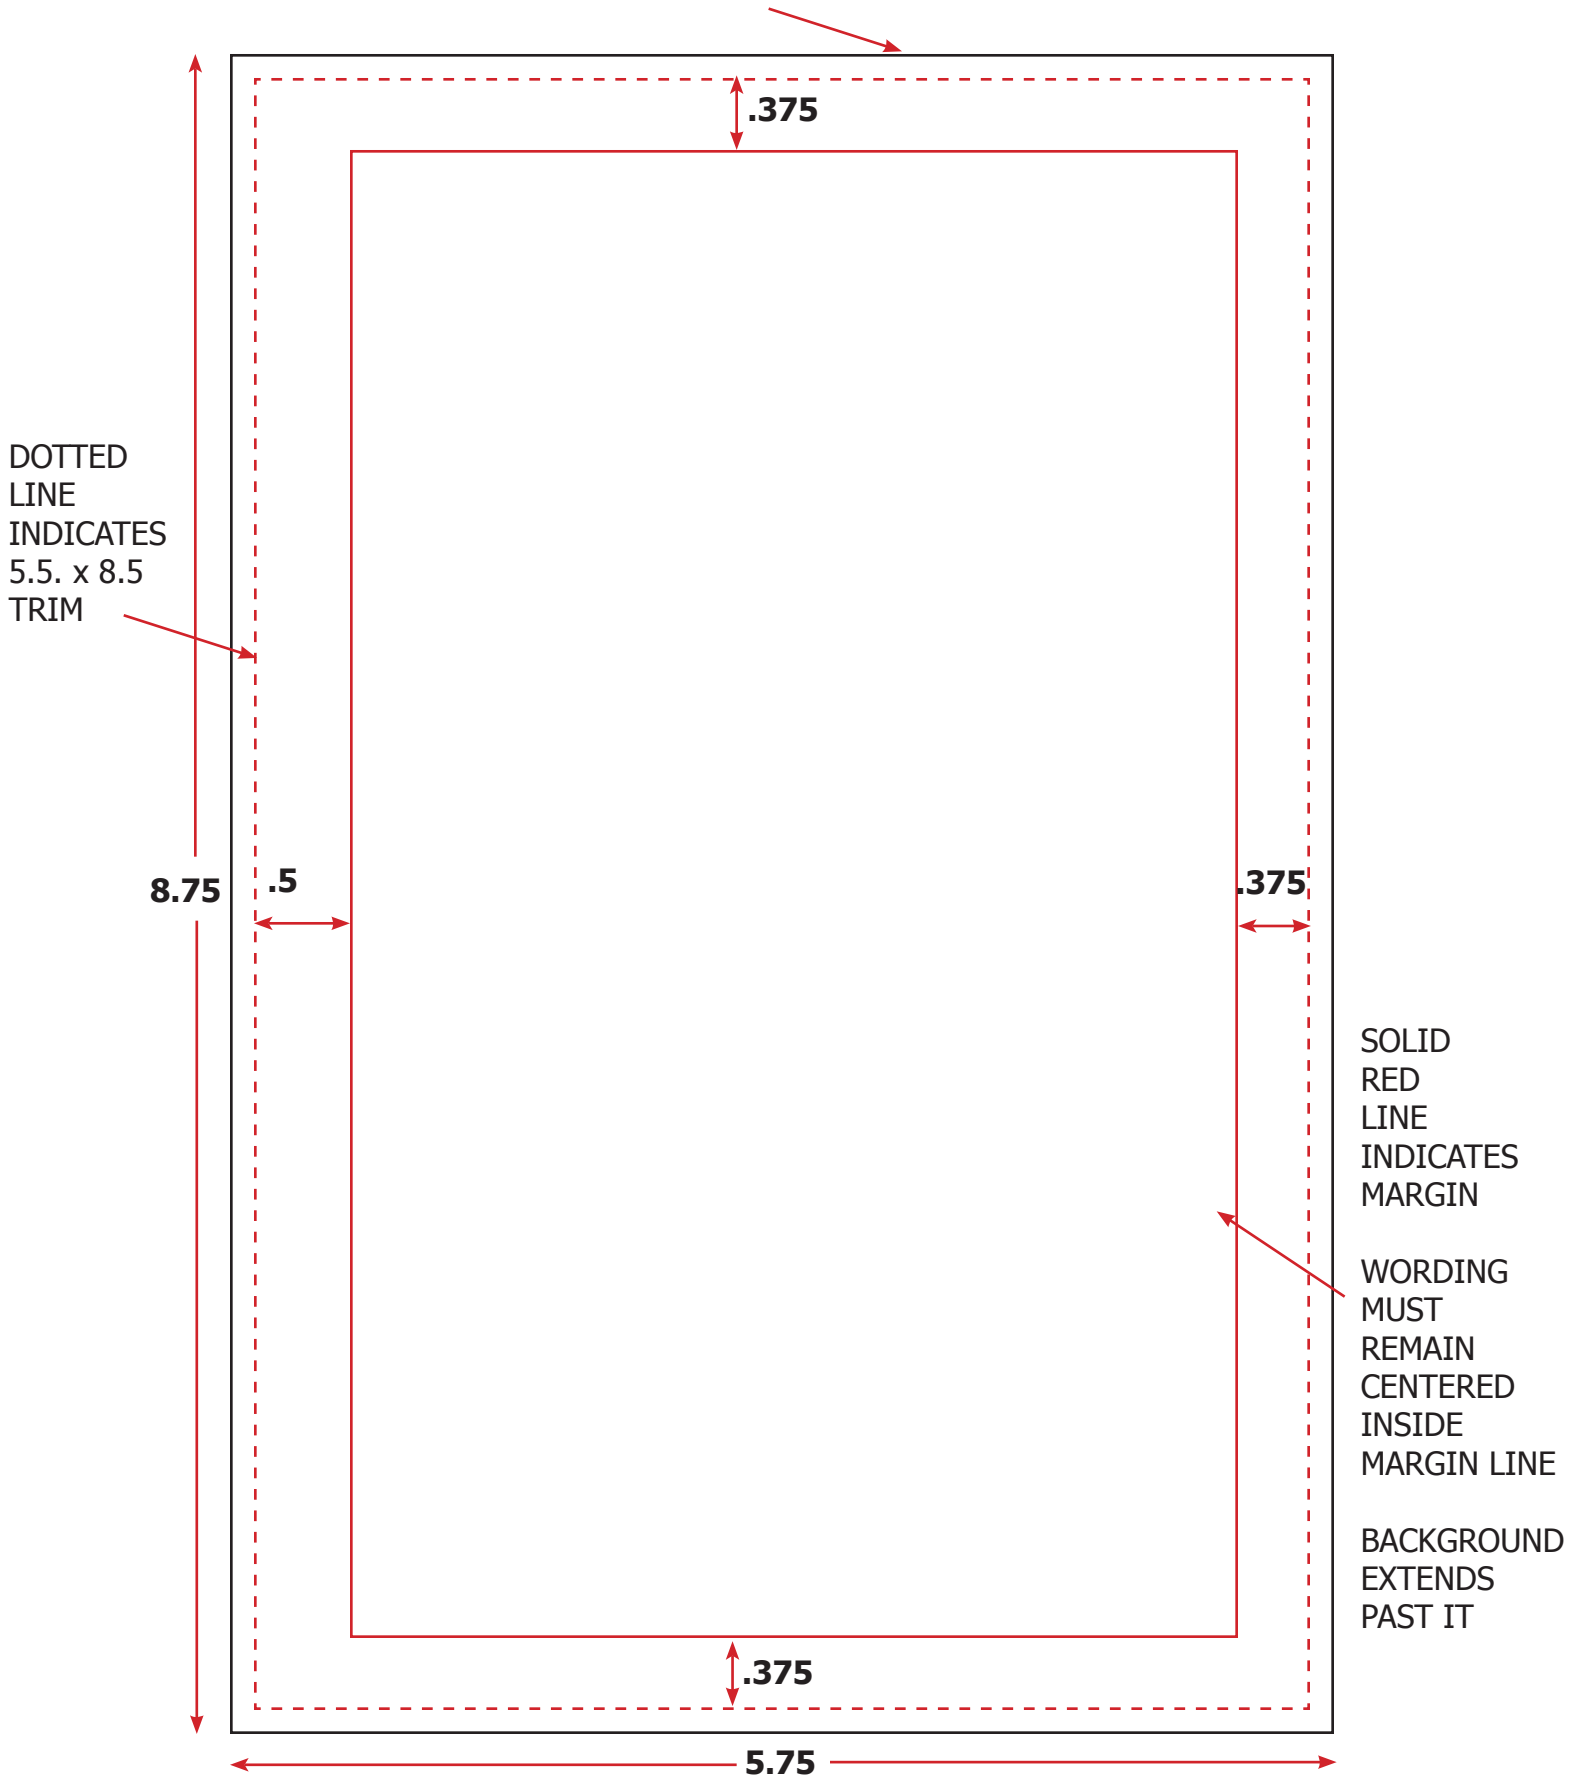

# BACK

BACKGROUND NEEDS TO EXTEND A MINIMUM OF 1/8" PAST TRIM LINE

# SPINE

BACKGROUND NEEDS TO EXTEND A MINIMUM OF 1/8" PAST TRIM LINE

# FRONT

BACKGROUND NEEDS TO EXTEND A MINIMUM OF 1/8" PAST TRIM LINE